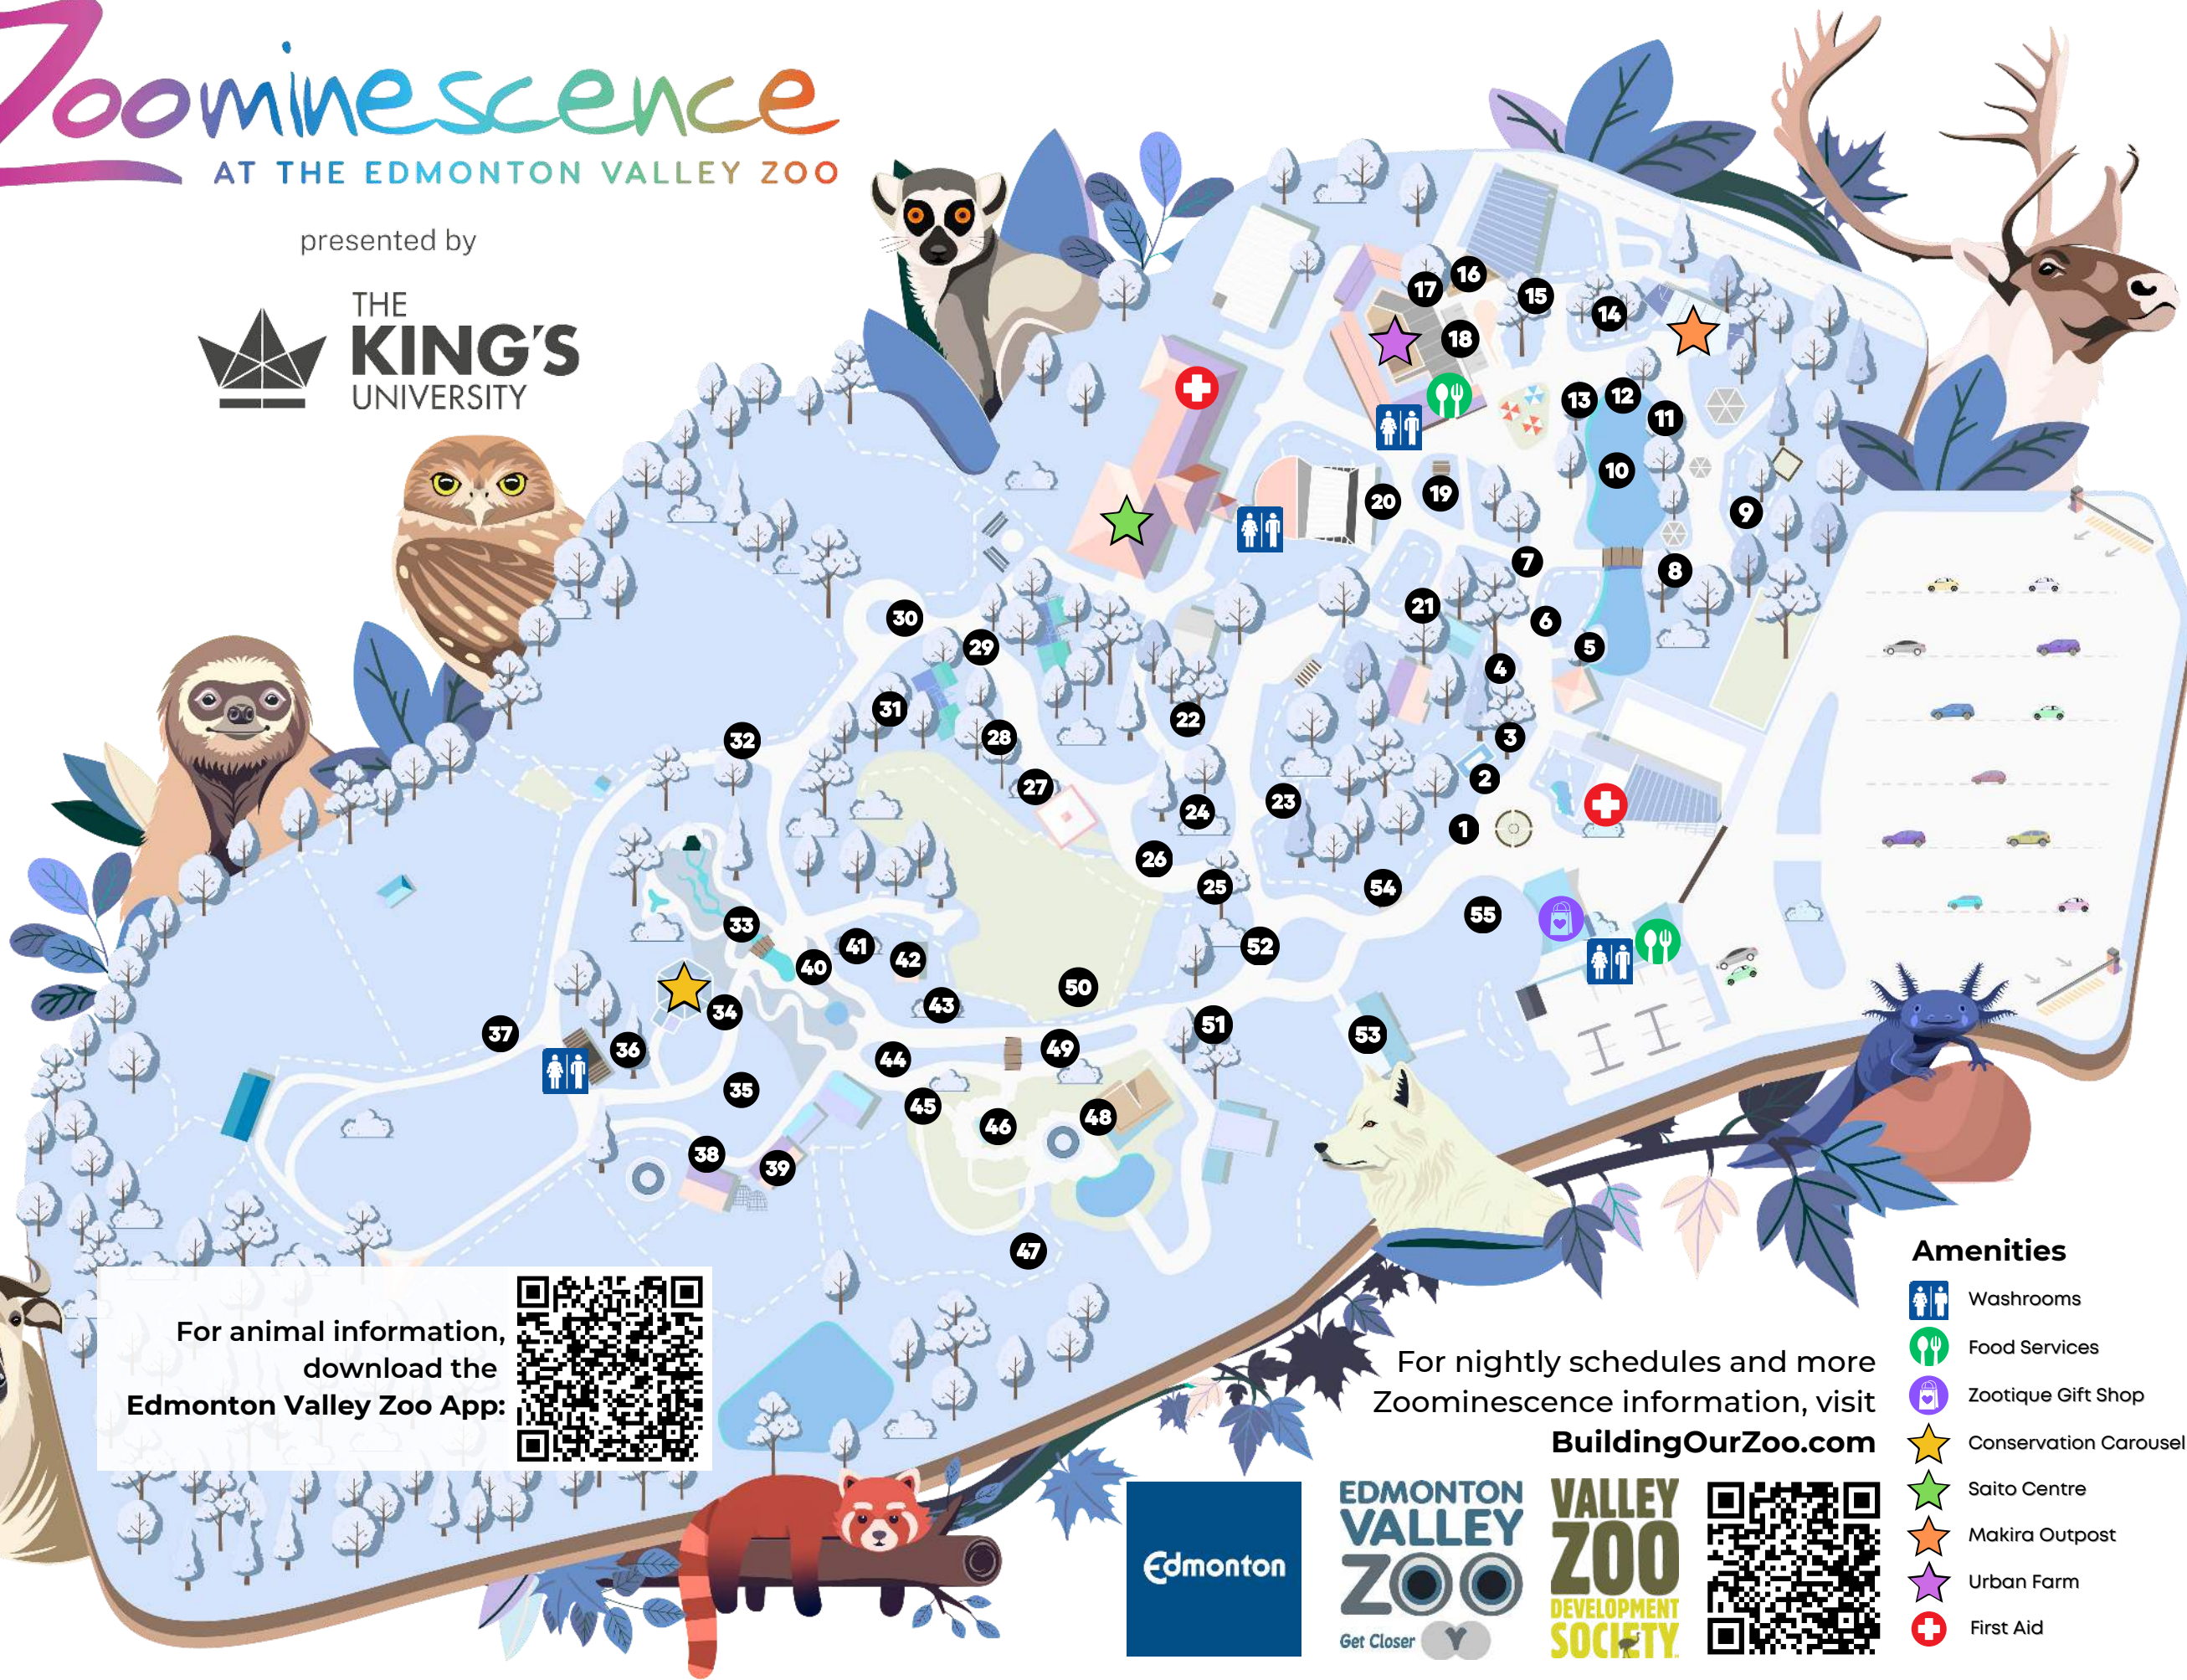

# Zoominescence

AT THE EDMONTON VALLEY ZOO

presented by

## Let The Lights Lead The Way!

1. Mischievous Monkeys
2. Heartbeat
3. Mom & Baby Snow Leopard
4. Meerkat Mob
5. Wood Fire Pit
6. Fairy Tree
7. Lynx Chandelier
8. Glow Sticks
9. A Frog's Journey
10. Music In Motion
11. Hidden Giants
12. Night Flight
13. Wintergreen Tree
14. Lemur Light Island
15. Tada! The Red Panda
16. Red Panda Patio
17. Heirloom Tree
18. Twinkly Train
19. Kaleidoscope Tree
20. Light Curtain
21. Carnivore Canopy
22. Butterfly Garden
23. Tiger Hexagons
24. Tree of Orbs
25. Gulo Luna
26. Rainbow Tunnel
27. Mom & Baby Zebra
28. Owl Hexagons
29. Enchanted Tree
30. Neighbours of the North
31. Pink Diamond Tree
32. Twilight Takin Trail
33. Snowy Boulders
34. Fruit Bat Friends
35. Northern Spirits
36. Dancing Trees
37. Camels By Night
38. Reindeer Photo Friends
39. Leap Frog
40. Animal Crossing
41. Slithering Snakes
42. Sign Of The Seasons
43. Andromeda Tree
44. Trout Pond
45. Castor Lantern
46. Seal Sisters
47. Arctic Crossing
48. Penguin Photo Friends
49. Flying Canoë Volant
50. Moose Trek
51. Grevy's Glow
52. The Bee Bee Queue
53. Boardwalk Snow Domes
54. Leaping Tigers
55. I'm Kind Of A Big Deal

For animal information, download the Edmonton Valley Zoo App:

For nightly schedules and more Zoominescence information, visit [BuildingOurZoo.com](http://BuildingOurZoo.com)

- ### Amenities
- Washrooms
  - Food Services
  - Zootique Gift Shop
  - Conservation Carousel
  - Saito Centre
  - Makira Outpost
  - Urban Farm
  - First Aid